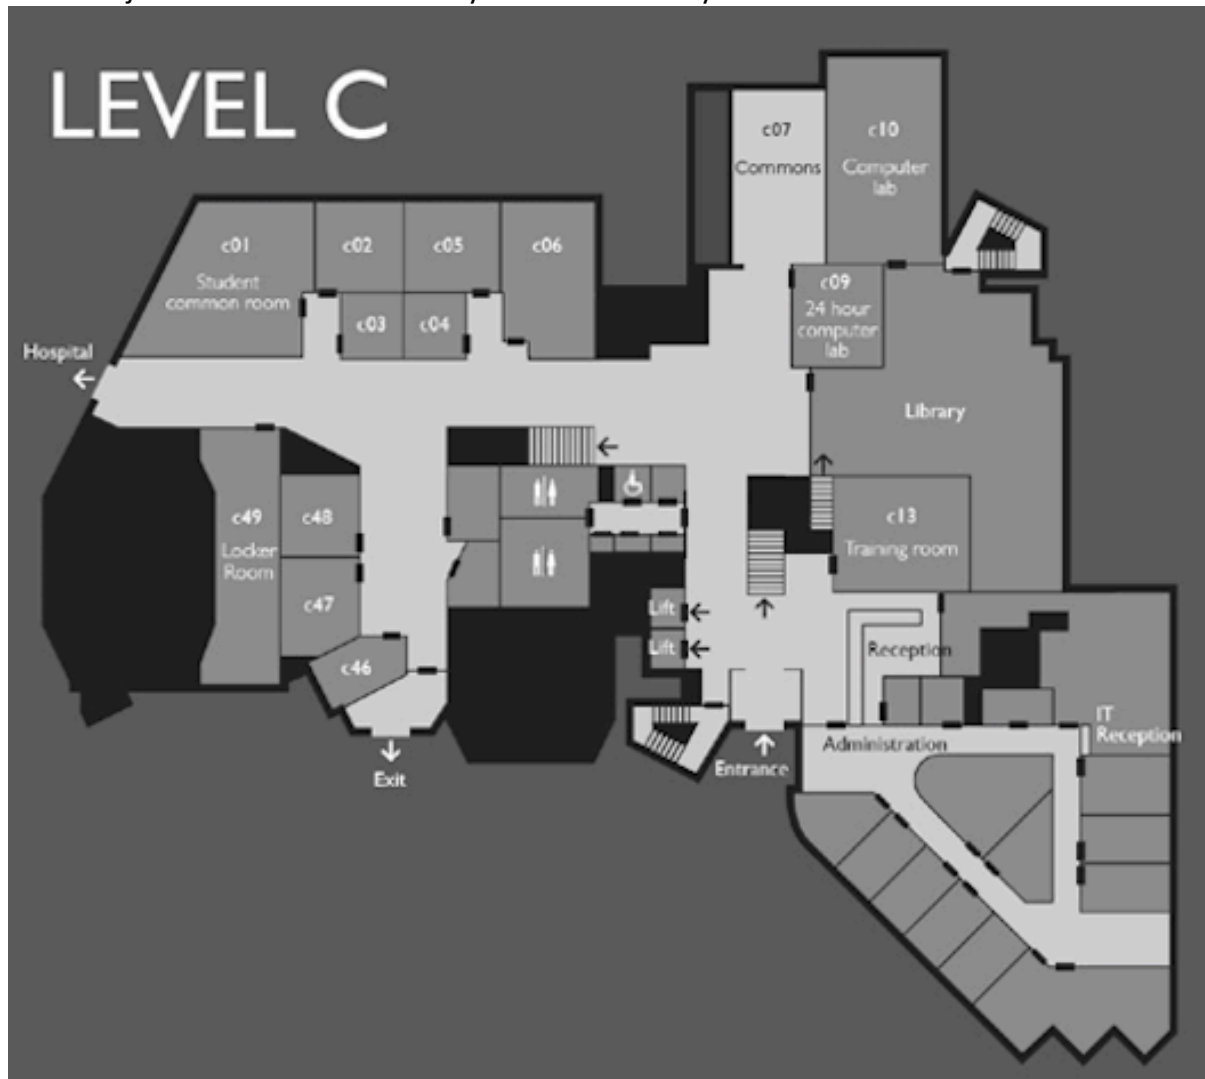

## Nordmeyer Lecture Theatre, University of Otago, Wellington

- Level C floor map, ground floor entry
- Level D floor map, Nordmeyer Theatre
- University location site map

### Ground floor entry, Level C

From the main entrance either use the lifts on your left, or walk a little further and take the stairwell just around the corner on your left. Nordmeyer Theatre is on Level D.

### Nordmeyer Lecture Theatre, Level D

Once on Level D; from the lifts, go left, then left around the corner, then left again into the lobby. Nordmeyer Lecture Theatre's entrance is on your right.

From the stairs, you arrive in the lobby, and the Theatre entrance is just to the left of the top of the stairs.